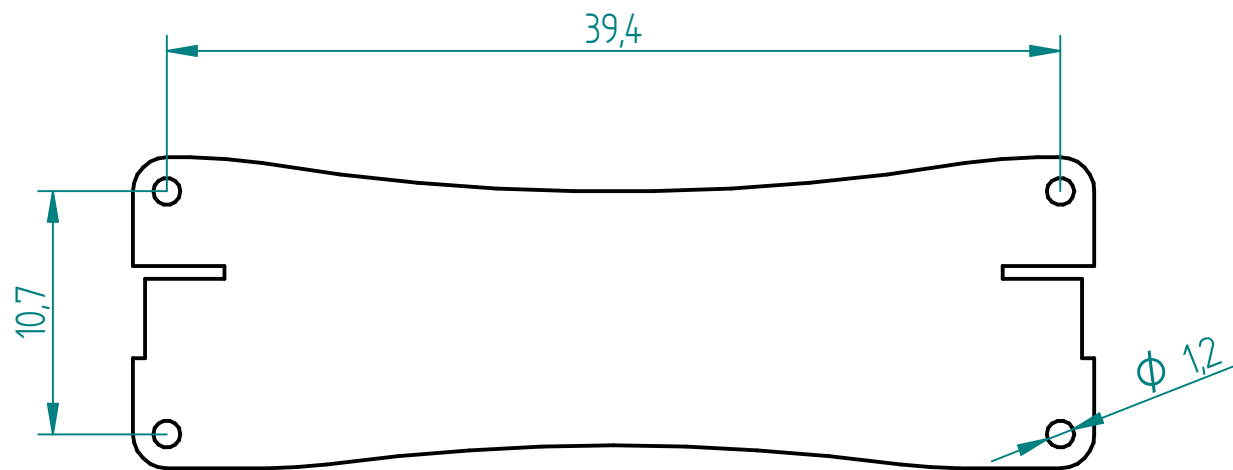

A.D. PRODUZIONE SRL

+39 02 33 50 24 97
info@adproduzione.it
www.adproduzione.com

LEATHER SQUEEZER - mod. SPM-N

Unite of measure: cm

EXAMPLE OF MASONRY WORKS

FOR TECHNICAL DETAILS ASK TO A
PROFESSIONAL TECHNICIAN

CAUTION

- Interventions to be checked in accordance with
the wall conditions.

In order to fix the machine, please use properly
dowels for the wall where you will place it.