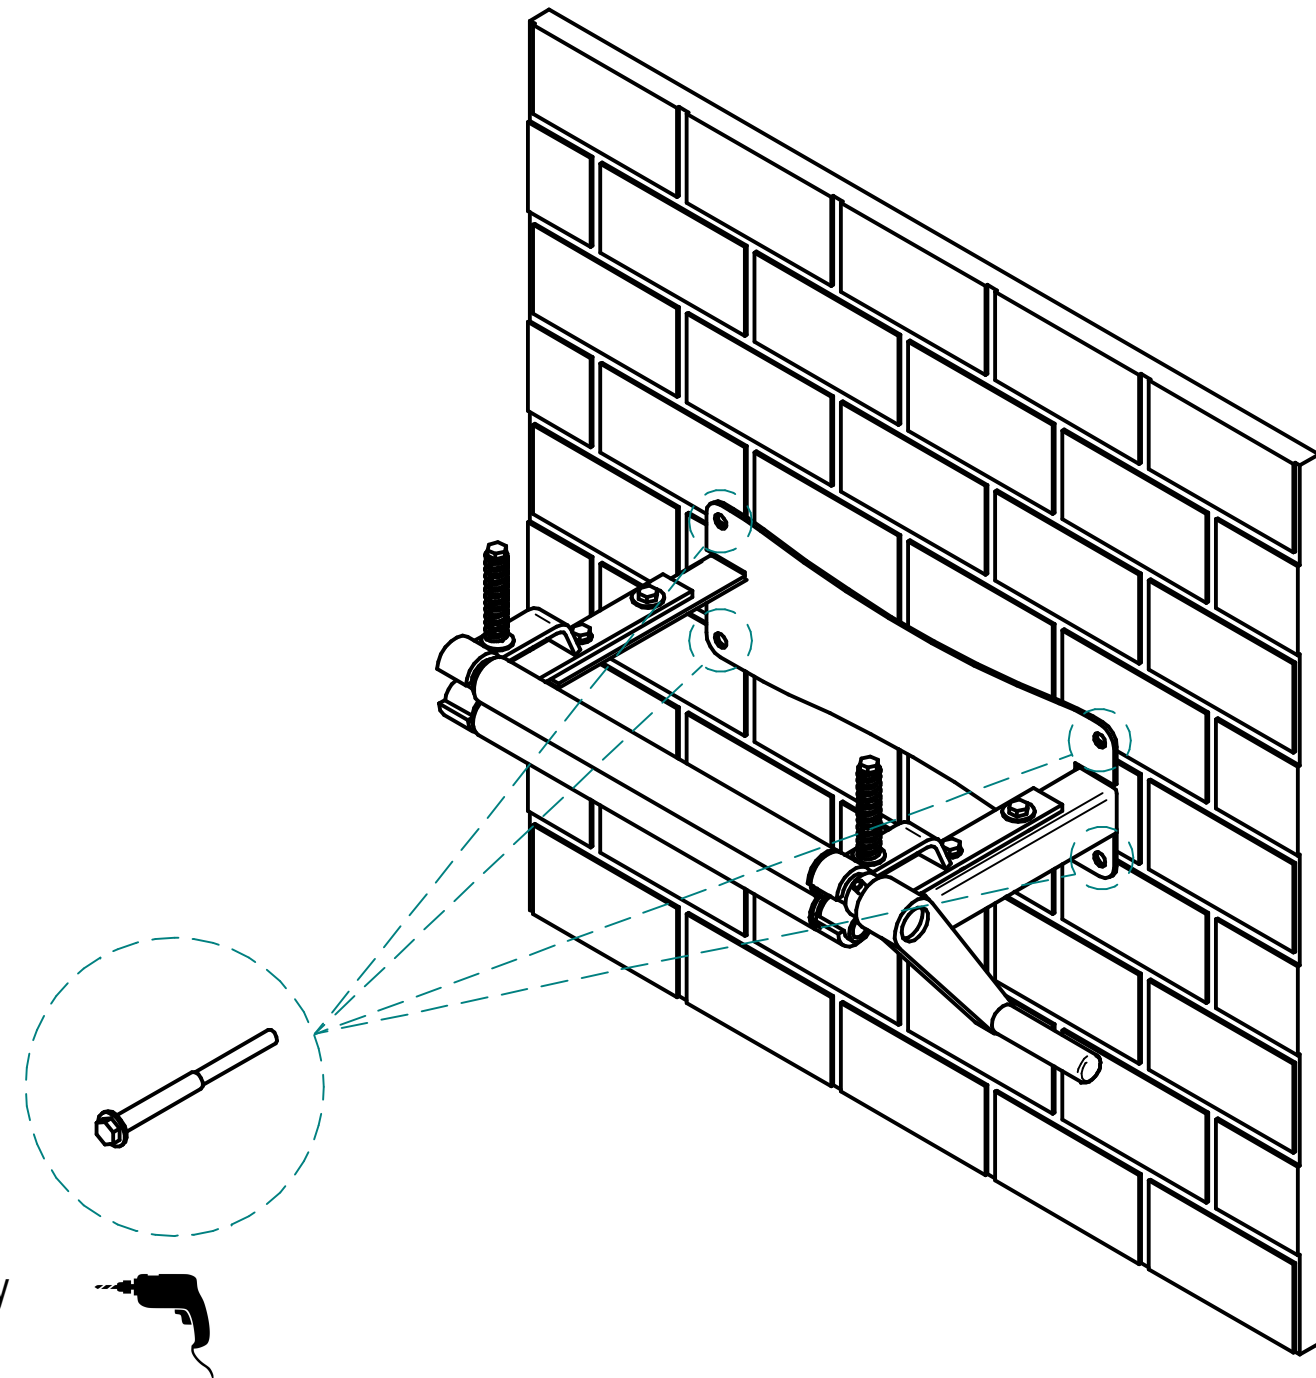

A.D. PRODUZIONE SRL

+39 02 33 50 24 97
info@adproduzione.it
www.adproduzione.com

LEATHER SQUEEZER - mod. SPM-N

Unite of measure: cm

EXAMPLE OF MASONRY WORKS

FOR TECHNICAL DETAILS ASK TO A
PROFESSIONAL TECHNICIAN

CAUTION

- Interventions to be checked in accordance with
the wall conditions.

In order to fix the machine, please use properly
dowels for the wall where you will place it.